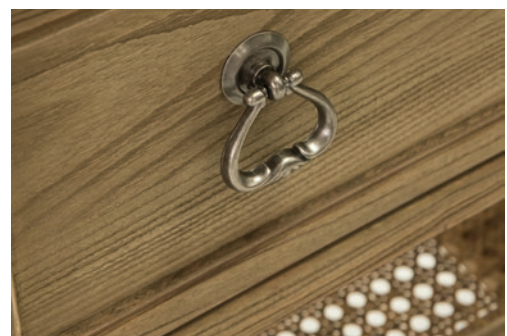

Headboard Rattan
135cm | H:84 W:145 D:5 | AQ/7753N
150cm | H:84 W:160 D:5 | AQ/7754N
180cm | H:84 W:190 D:5 | AQ/7755N

Low Wide Chest
H:82 W:132 D:48
AQ/7764N

Low Chest
H:82 W:85 D:48
AQ/7763N

This range has deep roots in Gustavian style that is simplified and brought up to date with emphasis on the natural feel of the materials that work nicely together. We picked elm and elm veneer finished with slight brushing effect for an extra natural feel and these materials have deep roots in English history. To further the raw natural feel we added rattan to the cabinet and string weave to the upholstery.